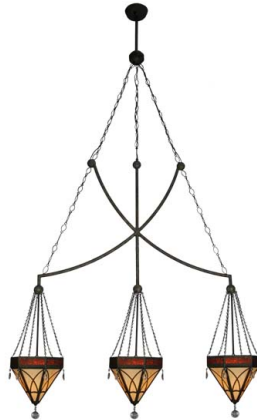

63" WIDE LARKFIELD 3 LIGHT PENDANT | 140698

ADDITIONAL INFORMATION

Dimensions and Weight	Availability: Custom Crafted In Yorkville, New York Please Allow 56 Days
	Item Length or Depth: 62" Depth
	Item Length or Square: 62" Length
	Item Maximum Height: 106"
	Item Minimum Height: 106"
	Item Weight: 39 lbs.
	Item Width or Depth: 11.5" Width
	Base Type: MED
Lamping	Quantity: 3
	Shape: A19
	Wattage: 40
	Family: Larkfield
More	Metal Finish: Capri
	Lens Color: Travertine Idalight